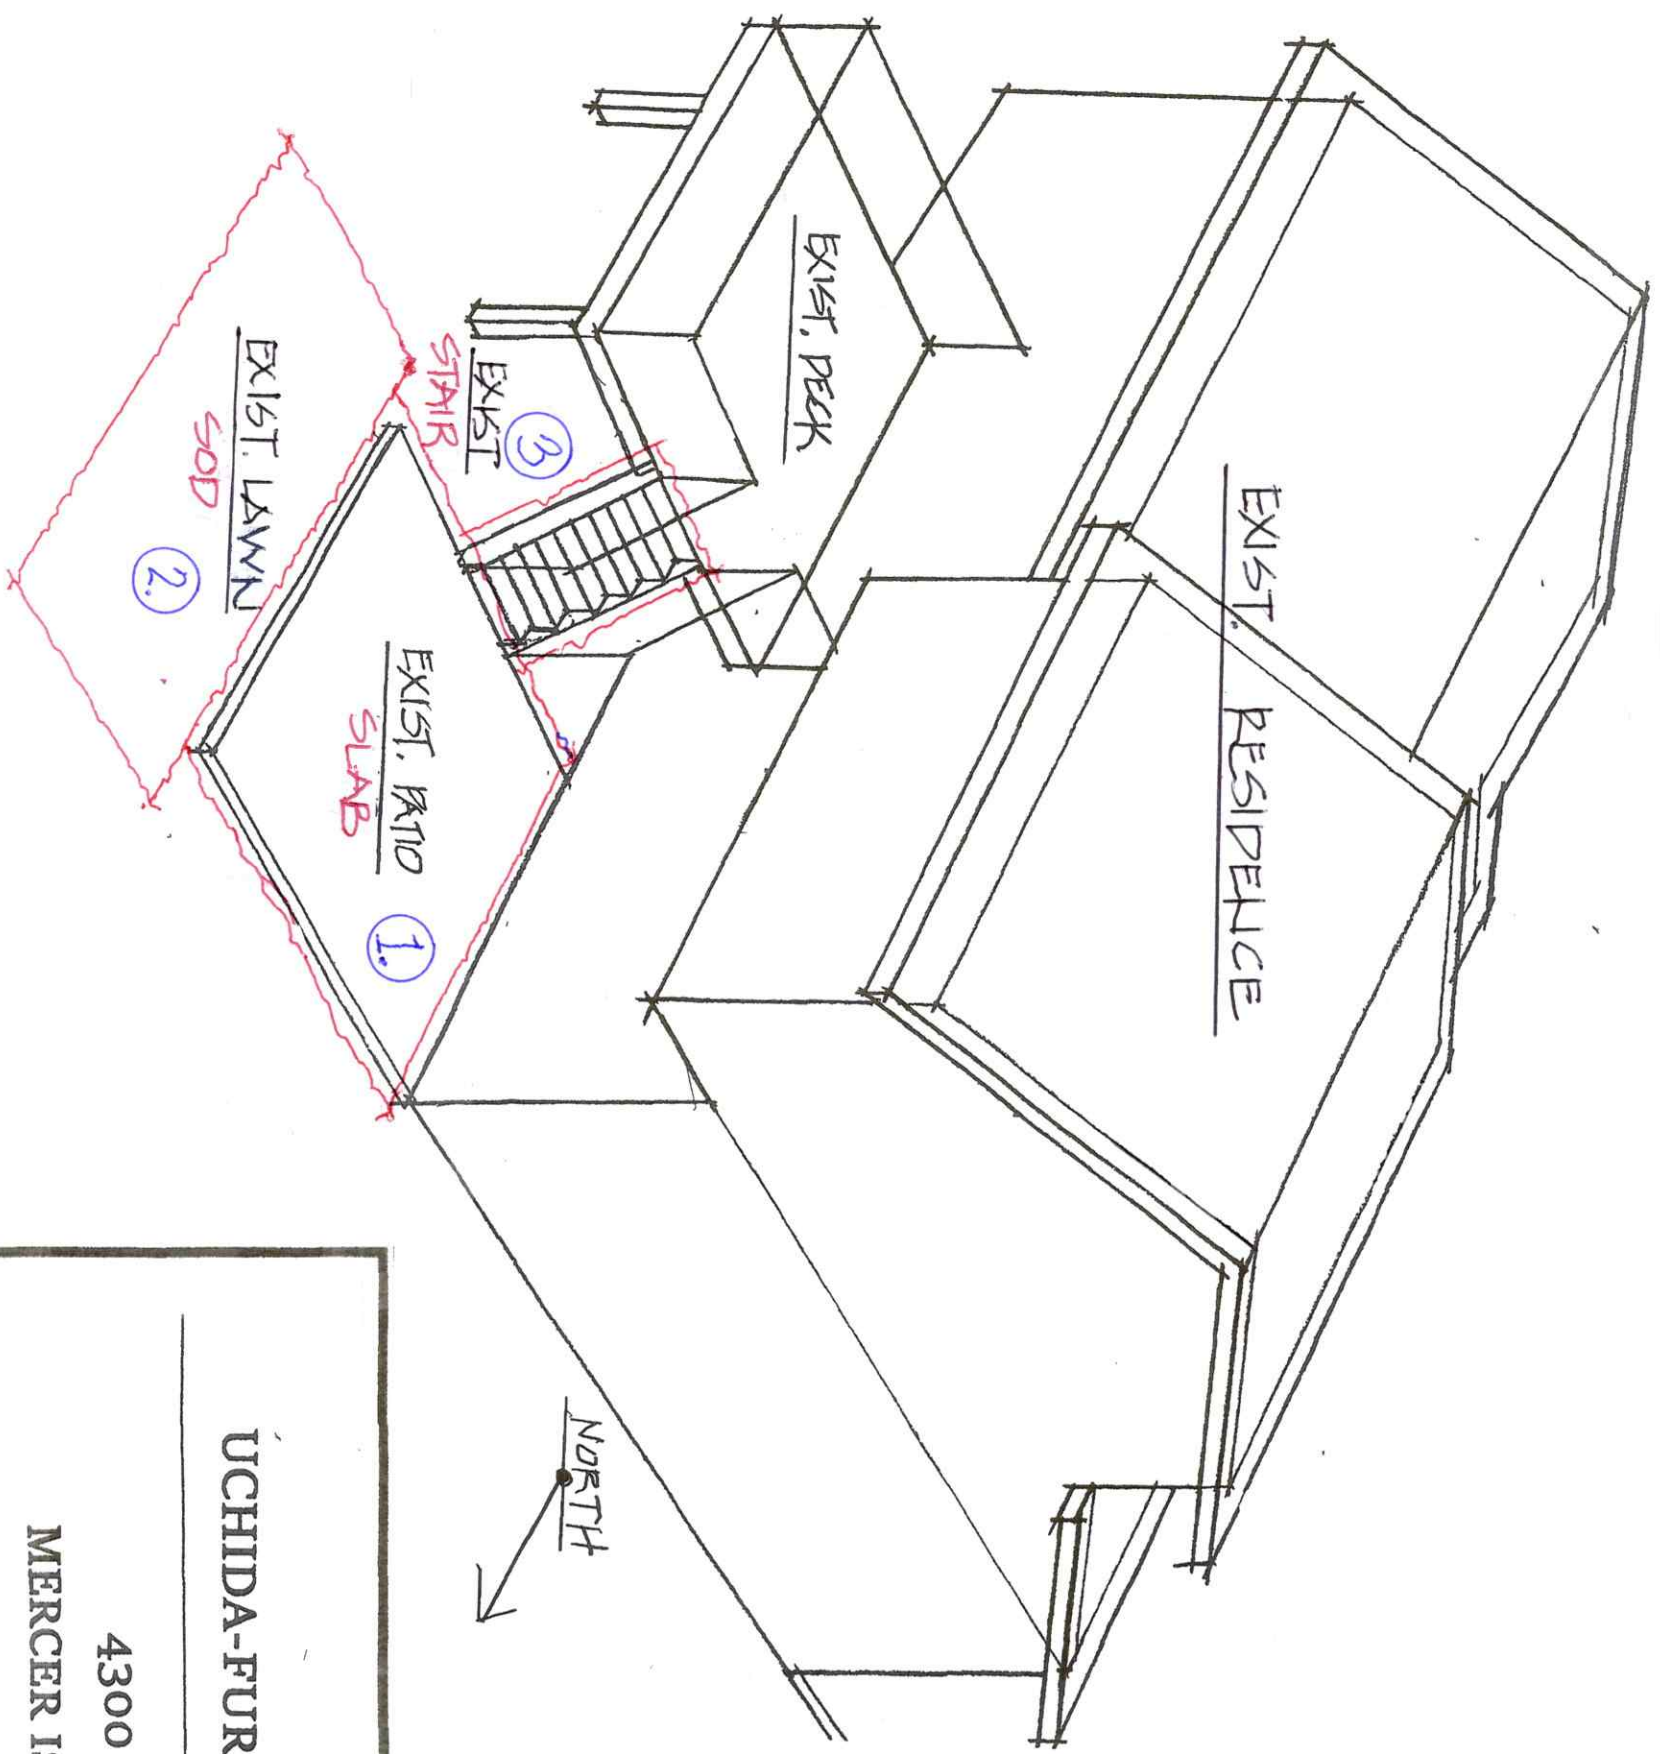

SITE PLAN
SCALE: 1" = 10'-0"

UCHIDA-FURUDATE RESIDENCE

4300 89TH AVE SE
MERCER ISLAND, WA 98040

Sheet Number
SP100

NORTH
↓

UCHIDA-FURUDATE RESIDENCE

4300 89TH AVE SE

MERCER ISLAND, WA 98040